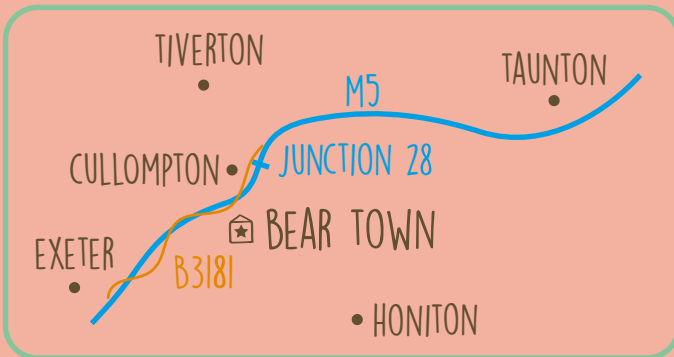

AWARD-WINNING INDOOR ROLE PLAY VENUE
FOR CHILDREN AGED 1-7 YEARS

BEAR TOWN

LEARN THROUGH PLAY

ABOUT BEAR TOWN

Bear Town is a role play centre where young children can try a host of "grown up" jobs, from vets and mechanics to firefighters and hairdressers. There are 12 unique role play areas, each more exciting than the last.

At Bear Town there are no limits to imagination!

CAFE

Enjoy our beautiful café offering a great selection of drinks, snacks and meals during your booked session time.

LOCATED BETWEEN EXETER AND CULLOMPTON

BOOK NOW: BEARTOWN.CO.UK

FINDING US

BEAR TOWN, WESTCOTT, CULLOMPTON, DEVON EX15 1RZ
FREE PARKING

CONTACT US

HELLO@BEARTOWN.CO.UK 01392 881780
BEARTOWN.CO.UK

f @BEARTOWNDEVON i @BEAR_TOWN_PLAY G

BOOKING

CHILD TICKETS FROM £7.95

Christmas Saturday 2ND December until Sunday 24TH December

BETWIXMAS THURSDAY 28TH - SUNDAY 31ST DECEMBER